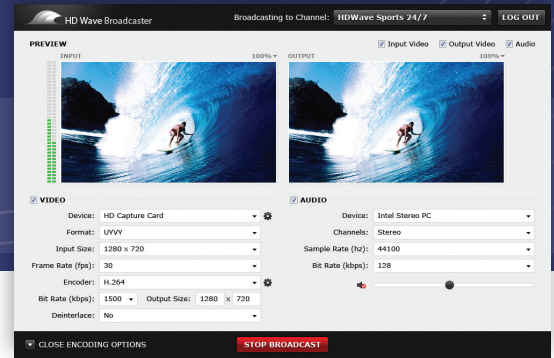

EXTEND YOUR BRAND AND GENERATE REVENUE WITH TIKILIVE HD STREAMING COMMUNITY